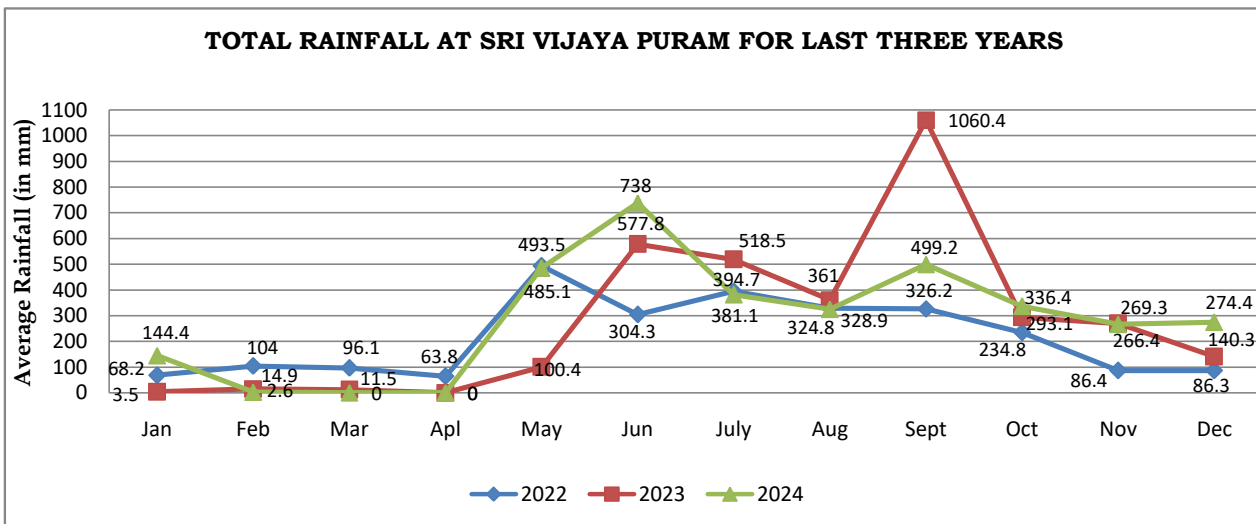

Comparative statement showing total rainfall (mm) at Sri Vijaya Puram for last five years

Month	2020	2021	2022	2023	2024	% Variation in monthly Rainfall of 2024 from 2023
January	1.3	18.1	68.2	3.5	144.4	4025.71
February	0	92.2	104	14.9	2.6	-82.55
March	0	0	96.1	11.5	0	-100.00
April	9.8	247.9	63.8	0	0	-
May	276.7	473.7	493.5	100.4	485.1	383.17
June	550.8	321.9	304.3	577.8	738.6	27.83
July	382.5	649.2	394.7	518.5	381.1	-26.50
August	382.7	470.2	328.9	361	324.8	-10.03
September	427.5	554	326.2	1060.4	499.2	-52.92
October	462.2	307.2	234.8	293.1	336.4	14.77
November	225	228.7	86.4	269.3	266.4	-1.08
December	163.3	98	86.3	140.3	274.4	95.58

TOTAL RAINFALL AT SRI VIJAYA PURAM FOR LAST THREE YEARS

TOTAL RAINFALL AT SRI VIJAYA PURAM DURING DECEMBER FOR FIVE YEARS